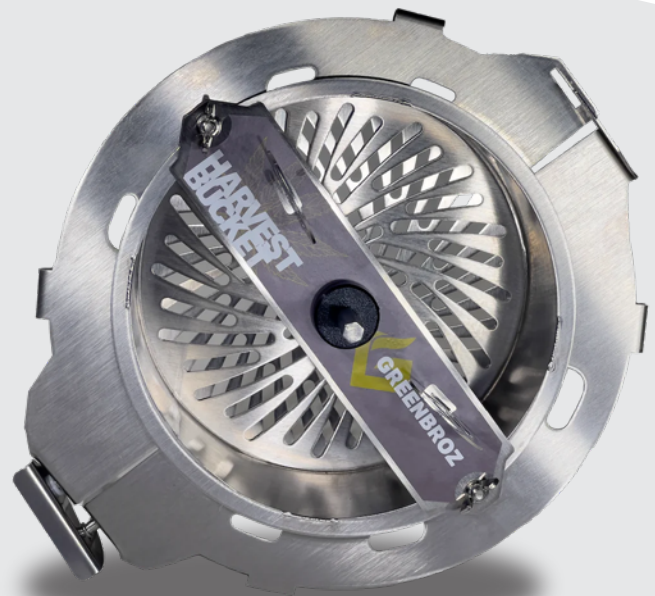

Harvest Bucket

DRY TRIMMER

GENTLE BY DESIGN

Trichomes, safe and sound

The top-loading and patented blade design on our trimmers, allows for the most gentle and controlled trimming of your buds.

CONTROLLED

Total Trim Control

GreenBroz trimmers allow users to work with the trimming machine, controlling speed, direction, and overall trim level.

PATENTED TRIMMING BLADES

Ditch the Barrel, Use a Blade

Our patented blade design mimics the diamond cutting pattern of scissors. Buds and trichomes stay intact while excess leaves are rotated down into the cutting edge.

**GREENBROZ TRIMMERS
IMPROVE THC BY**

6.92%

In a direct hand-to-machine trimming comparison of cannabinoid content from 3 different strains, GreenBroz dry trimmers come out on top. Increasing THC/A on average by 6.92% over hand trimming the same strain.

Patented Trimming Blades

Featuring just a smaller version of our award winning trimming gentle trimming blades.